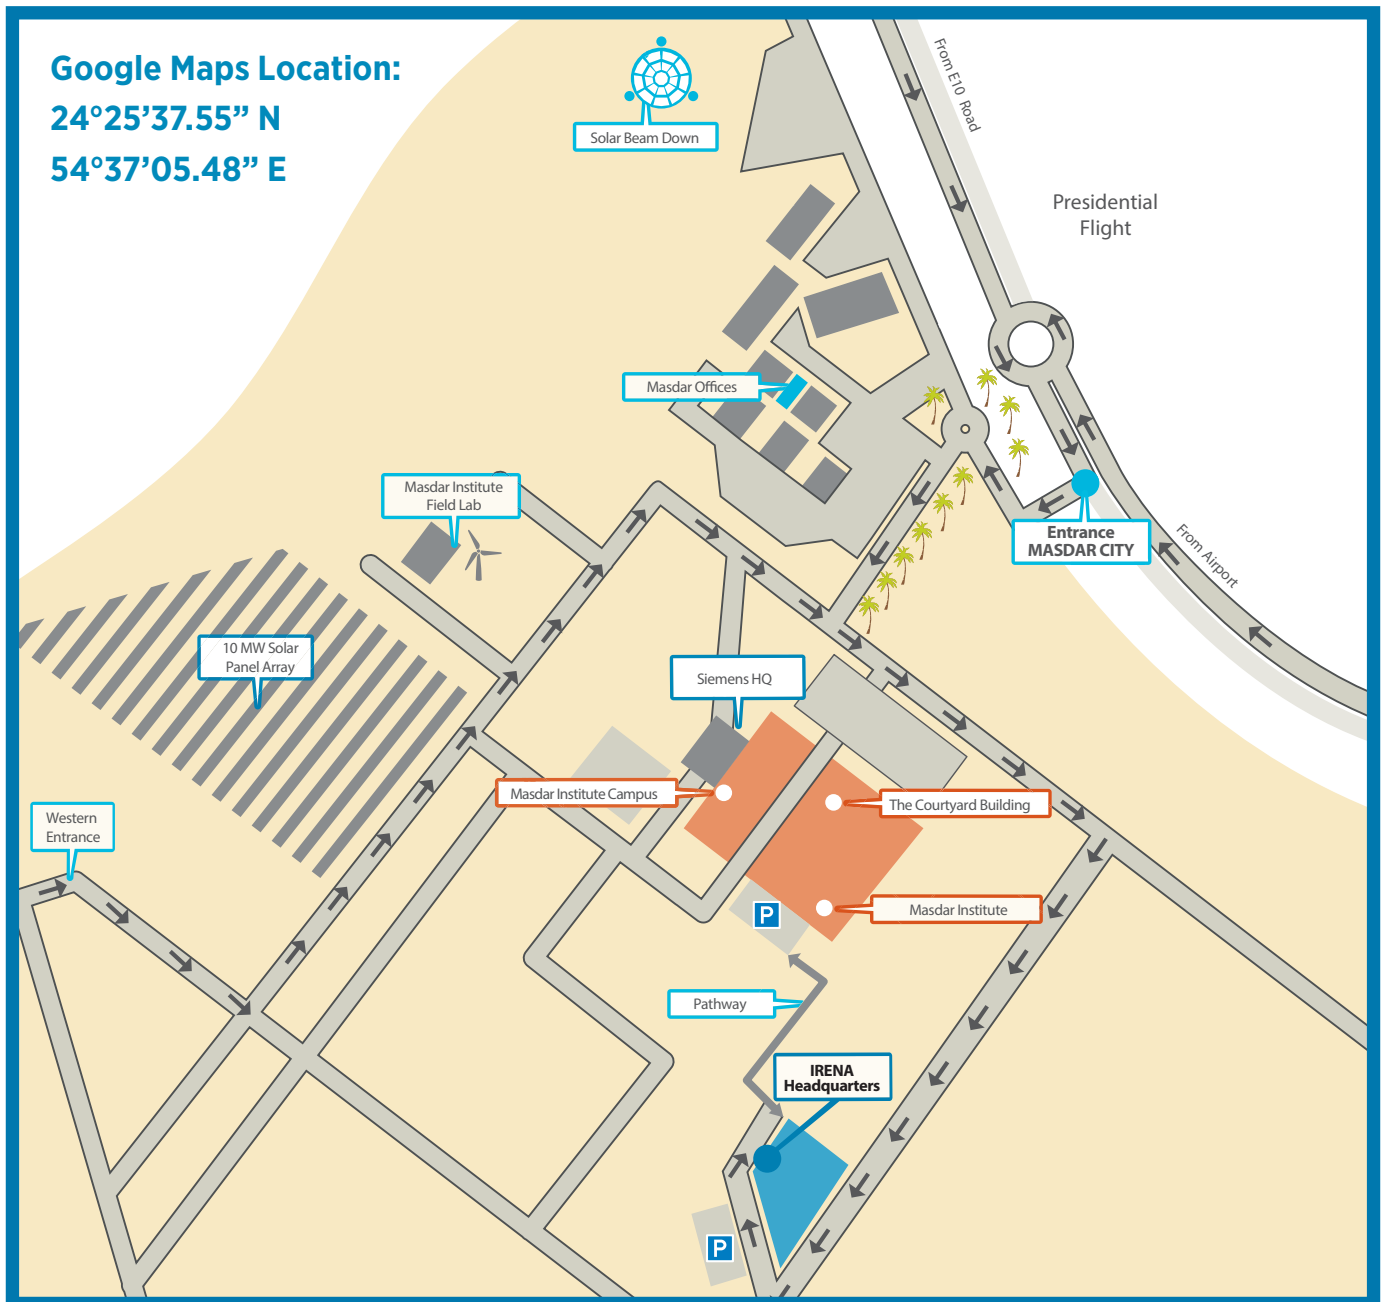

# LOCATION OF IRENA HEADQUARTERS

## DIRECTIONS

IRENA Headquarters, Masdar City • Abu Dhabi, United Arab Emirates

- **From Abu Dhabi city centre:**
  - » Take Mussafah Bridge and head towards Abu Dhabi International Airport
  - » Follow signs for Presidential Flight and Masdar City
  - » Exit, pass roundabout and continue towards Presidential Flight
  - » Make U-turn and take right for Masdar City
- **From Dubai:**
  - » Follow E-11 to Abu Dhabi
  - » Exit for Abu Dhabi International Airport
  - » At end of slip road, take 3rd exit
  - » From roundabout, take turnoff for Presidential Flight
  - » Pass next roundabout and continue straight
  - » Take first right into Masdar City